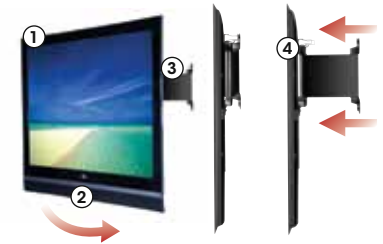

1. **1. Remote control operation** with 3 convenient one-touch memory preset positions
2. **2. Automatic screen centring** and wall detection for ease of installation & safety
3. **3. Near silent operation** (25dB) with smooth motorised action
4. **3. Motorised movement** from 35mm (1.4") from the wall, extends up to 220mm (8.7") from the wall and pans 20° left and right for the ideal viewing position