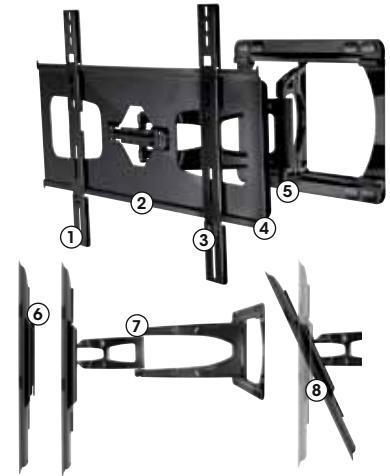

Slimline®

The Slimline range has been specifically designed and developed to complement the very latest ultra-thin LCD and LED flat panel screens, which become thinner all the time and require a wall mount that maximises this reduction in depth by positioning the screen as close to the wall as possible.

The flat-to-wall Slimline product is the world's thinnest flat panel mounting solution at only 0.84cm – Yes that's only 8.4mm! – making it almost invisible once installed. The unique and innovative tilting and articulating Slimline mounts offer increased versatility whilst maintaining a discrete, ultra-slim installation.

The Slimline offers simple fitting, a flexible screen mounting design and secure support, so make a stunning statement with the most discrete wall mount ever developed for your brand new screen.

1. **1. Mounting adaptors** with easy hook-on design
2. **2. Side-to-side swivel** up to $\pm 90^\circ$
3. **3. Adjustable/Universal mounting** up to 800 x 400mm
4. **4. $\pm 5^\circ$ of roll** to level screen horizontally
5. **5. Cable management** for keeping connecting cables tidy
6. **6. Ultra-thin design** holds screen only 8mm from the wall (SLWS210)
7. **7. Arm retracts** to 28mm (1") and extends up to 734mm (28.9") from wall
8. **8. One touch tilt** allows adjustment of $+15^\circ/-5^\circ$ without the use of tools

Model shown **SLWS350/BK** Large Articulating Wall Mount

1. **1. Remote control operation** with 3 convenient one-touch memory preset positions
2. **2. Automatic screen centring** and wall detection for ease of installation & safety
3. **3. Near silent operation** (25dB) with smooth motorised action
4. **3. Motorised movement** from 35mm (1.4") from the wall, extends up to 220mm (8.7") from the wall and pans 20° left and right for the ideal viewing position