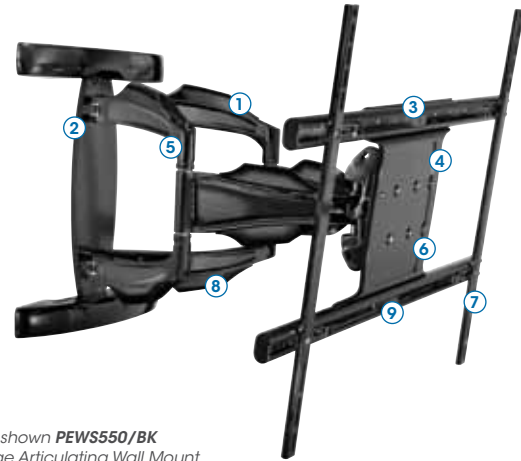

SlimLine®

	FLAT	TILT	ARTICULATING	MOTORISED PIVOT
MED/LARGE Screen Size 32-46" Ultra-thin screens	SLWS210/BK Holds screen 8.4mm from wall  VESA Pattern: Universal up to 450x400mm Max Weight: 68kg (150lbs)	SLWS220/BK* Holds screen 17mm from wall  VESA Pattern: Universal up to 450x400mm Max Weight: 45kg (100lbs)	SLWS250/BK* Arm retracts to 25mm from wall  VESA Pattern: Universal up to 450x400mm Max Weight: 27kg (60lbs)	MOWV241/BK (Supports 23-46")  VESA Pattern: 200x200, 300x300 & 400x400 Max Weight: 68kg (150lbs)
LARGE Screen Size 37-56" Ultra-thin screens	SLWS410/BK Holds screen 8.4mm from wall  VESA Pattern: Universal up to 800x400mm Max Weight: 68kg (150lbs)	SLWS320/BK* Holds screen 17mm from wall  VESA Pattern: Universal up to 800x400mm Max Weight: 68kg (150lbs)	SLWS350/BK* Arm retracts to 28mm from wall  VESA Pattern: Universal up to 800x400mm Max Weight: 45kg (100lbs)	 What Plasma & LCD TV Best Buy : Peerless Slimline Mounts <i>"The Slimline is the World's thinnest flat panel mounting solution... Once attached to a wall this effectively makes it invisible"</i>

*For screens less than 51mm in depth

PerfectMount®

Simply the most versatile and easy to install mounts and yet packed full of features that will enhance and enrich your viewing pleasure.

PerfectMount represents a complete range of LCD & Plasma screen mounts supporting models as small as 10", ideal for kitchens and bedrooms, all the way up to the largest 71" screens perfect for lounges and home cinema rooms.

PerfectMount universal mounting solutions create the ultimate AV experience.

- 1. Dual arm construction** for added strength and smooth motion on larger screens
- 2. Minimalistic wall plate** footprint for increased wall access and aesthetics
- 3. One-touch tilt** allows adjustment of $+15^{\circ}/-5^{\circ}$ without the use of tools