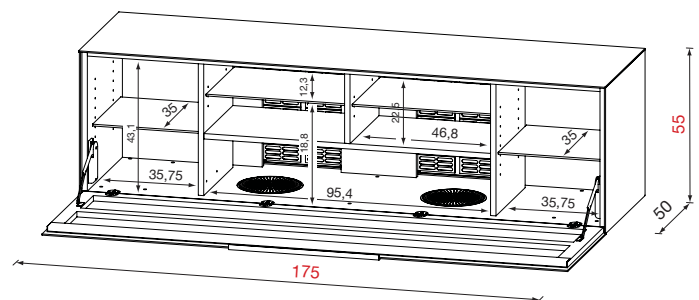

- Units layered with tempered glass
- Remote friendly lacquered active door
- Handle and skirt in print-proof stainless steel
- Soft motion pull down door
- Internal adjustable shelves x 2 (PV074), x 4 (PV076)
- Concealed castors
- Rear ventilation panels for optimised airflow to AV components
- Unit comes ready assembled

White

Black

Grey

PV074 - 1750 x 430 x 500mm (WHD)

PV076 - 1750 x 550 x 500mm (WHD)

Part No.	For TV Sizes	Max. Weight	Colour	SRP
PV074/BK	Up to 70"	70kg (154lbs)	Gloss Black	£1499.99
PV074/WH			Gloss White	
PV074/GY			Gloss Grey	
PV076/BK	Up to 70"	80kg (176lbs)	Gloss Black	£1599.99
PV076/WH			Gloss White	
PV076/GY			Gloss Grey	