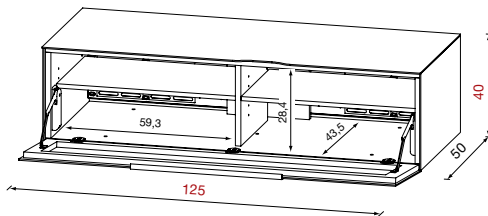

WH

White

BK

Black

GY

Grey

PV011 - 1250 x 510 x 500mm (WHD)

PV012 - 1500 x 510 x 500mm (WHD)

PV021 - 1250 x 400 x 500mm (WHD)

PV022 - 1500 x 400 x 500mm (WHD)

Part No.	For TV Sizes	Max. Weight	Colour	SRP
PV011/BK	Up to 50"	70kg (154lbs)	Gloss Black	£1199.99
PV011/WH			Gloss White	
PV011/GY			Gloss Grey	
PV012/BK	Up to 60"	80kg (176lbs)	Gloss Black	£1299.99
PV012/WH			Gloss White	
PV012/GY			Gloss Grey	
PV021/BK	Up to 50"	70kg (154lbs)	Gloss Black	£1199.99
PV021/WH			Gloss White	
PV021/GY			Gloss Grey	
PV022/BK	Up to 60"	80kg (176lbs)	Gloss Black	£1249.99
PV022/WH			Gloss White	
PV022/GY			Gloss Grey	

White

Black

Grey

PV074 - 1750 x 430 x 500mm (WHD)

PV076 - 1750 x 550 x 500mm (WHD)

Part No.	For TV Sizes	Max. Weight	Colour	SRP
PV074/BK	Up to 70"	70kg (154lbs)	Gloss Black	£1499.99
PV074/WH			Gloss White	
PV074/GY			Gloss Grey	
PV076/BK	Up to 70"	80kg (176lbs)	Gloss Black	£1599.99
PV076/WH			Gloss White	
PV076/GY			Gloss Grey	