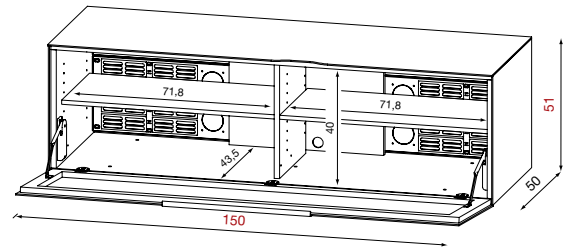

WH

White

BK

Black

GY

Grey

PV011 - 1250 x 510 x 500mm (WHD)

PV012 - 1500 x 510 x 500mm (WHD)

PV021 - 1250 x 400 x 500mm (WHD)

PV022 - 1500 x 400 x 500mm (WHD)

Part No.	For TV Sizes	Max. Weight	Colour	SRP
PV011/BK	Up to 50"	70kg (154lbs)	Gloss Black	£1199.99
PV011/WH			Gloss White	
PV011/GY			Gloss Grey	
PV012/BK	Up to 60"	80kg (176lbs)	Gloss Black	£1299.99
PV012/WH			Gloss White	
PV012/GY			Gloss Grey	
PV021/BK	Up to 50"	70kg (154lbs)	Gloss Black	£1199.99
PV021/WH			Gloss White	
PV021/GY			Gloss Grey	
PV022/BK	Up to 60"	80kg (176lbs)	Gloss Black	£1249.99
PV022/WH			Gloss White	
PV022/GY			Gloss Grey	

White

Black

Grey

PV074 - 1750 x 430 x 500mm (WHD)

PV076 - 1750 x 550 x 500mm (WHD)

Part No.	For TV Sizes	Max. Weight	Colour	SRP
PV074/BK	Up to 70"	70kg (154lbs)	Gloss Black	£1499.99
PV074/WH			Gloss White	
PV074/GY			Gloss Grey	
PV076/BK	Up to 70"	80kg (176lbs)	Gloss Black	£1599.99
PV076/WH			Gloss White	
PV076/GY			Gloss Grey	