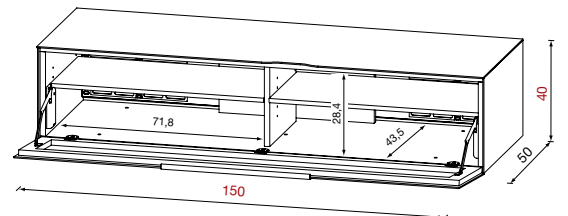

WH

White

BK

Black

GY

Grey

PV011 - 1250 x 510 x 500mm (WHD)

PV012 - 1500 x 510 x 500mm (WHD)

PV021 - 1250 x 400 x 500mm (WHD)

PV022 - 1500 x 400 x 500mm (WHD)

Part No.	For TV Sizes	Max. Weight	Colour	SRP
PV011/BK	Up to 50"	70kg (154lbs)	Gloss Black	£1199.99
PV011/WH			Gloss White	
PV011/GY			Gloss Grey	
PV012/BK	Up to 60"	80kg (176lbs)	Gloss Black	£1299.99
PV012/WH			Gloss White	
PV012/GY			Gloss Grey	
PV021/BK	Up to 50"	70kg (154lbs)	Gloss Black	£1199.99
PV021/WH			Gloss White	
PV021/GY			Gloss Grey	
PV022/BK	Up to 60"	80kg (176lbs)	Gloss Black	£1249.99
PV022/WH			Gloss White	
PV022/GY			Gloss Grey	

White

Black

Grey

PV074 - 1750 x 430 x 500mm (WHD)

PV076 - 1750 x 550 x 500mm (WHD)

Part No.	For TV Sizes	Max. Weight	Colour	SRP
PV074/BK	Up to 70"	70kg (154lbs)	Gloss Black	£1499.99
PV074/WH			Gloss White	
PV074/GY			Gloss Grey	
PV076/BK	Up to 70"	80kg (176lbs)	Gloss Black	£1599.99
PV076/WH			Gloss White	
PV076/GY			Gloss Grey	