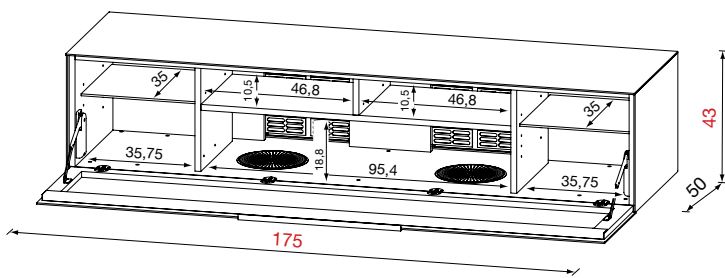

- Units layered with tempered glass
- Remote friendly lacquered active door
- Handle and skirt in print-proof stainless steel
- Soft motion pull down door
- Internal adjustable shelves x 2 (PV074), x 4 (PV076)
- Concealed castors
- Rear ventilation panels for optimised airflow to AV components
- Unit comes ready assembled

White

Black

Grey

PV074 - 1750 x 430 x 500mm (WHD)

PV076 - 1750 x 550 x 500mm (WHD)

Part No.	For TV Sizes	Max. Weight	Colour	SRP
PV074/BK	Up to 70"	70kg (154lbs)	Gloss Black	£1499.99
PV074/WH			Gloss White	
PV074/GY			Gloss Grey	
PV076/BK	Up to 70"	80kg (176lbs)	Gloss Black	£1599.99
PV076/WH			Gloss White	
PV076/GY			Gloss Grey	