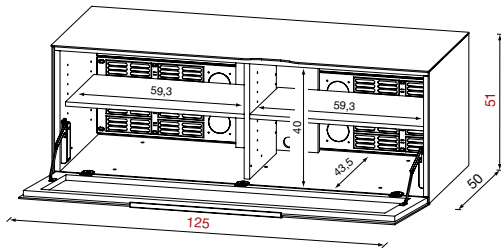

WH

White

BK

Black

GY

Grey

PV011 - 1250 x 510 x 500mm (WHD)

PV012 - 1500 x 510 x 500mm (WHD)

PV021 - 1250 x 400 x 500mm (WHD)

PV022 - 1500 x 400 x 500mm (WHD)

Part No.	For TV Sizes	Max. Weight	Colour	SRP
PV011/BK	Up to 50"	70kg (154lbs)	Gloss Black	£1199.99
PV011/WH			Gloss White	
PV011/GY			Gloss Grey	
PV012/BK	Up to 60"	80kg (176lbs)	Gloss Black	£1299.99
PV012/WH			Gloss White	
PV012/GY			Gloss Grey	
PV021/BK	Up to 50"	70kg (154lbs)	Gloss Black	£1199.99
PV021/WH			Gloss White	
PV021/GY			Gloss Grey	
PV022/BK	Up to 60"	80kg (176lbs)	Gloss Black	£1249.99
PV022/WH			Gloss White	
PV022/GY			Gloss Grey	

White

Black

Grey

PV074 - 1750 x 430 x 500mm (WHD)

PV076 - 1750 x 550 x 500mm (WHD)

Part No.	For TV Sizes	Max. Weight	Colour	SRP
PV074/BK	Up to 70"	70kg (154lbs)	Gloss Black	£1499.99
PV074/WH			Gloss White	
PV074/GY			Gloss Grey	
PV076/BK	Up to 70"	80kg (176lbs)	Gloss Black	£1599.99
PV076/WH			Gloss White	
PV076/GY			Gloss Grey	